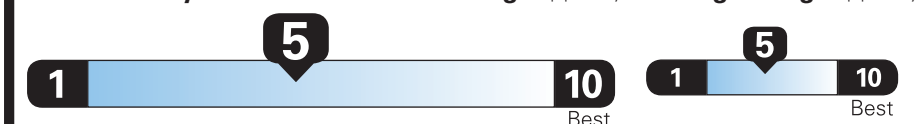

Fuel Economy & Greenhouse Gas Rating (tailpipe only) Smog Rating (tailpipe only)

This vehicle emits 384 grams CO₂ per mile. The best emits 0 grams per mile (tailpipe only). Producing and distributing fuel also create emissions; learn more at fueleconomy.gov.

Actual results will vary for many reasons, including driving conditions and how you drive and maintain your vehicle. The average new vehicle gets 27 MPG and costs $7,500 to fuel over 5 years. Cost estimates are based on 15,000 miles per year at $2.70 per gallon. MPGe is miles per gasoline gallon equivalent. Vehicle emissions are a significant cause of climate change and smog.

fueleconomy.gov

Calculate personalized estimates and compare vehicles

Smartphone QR Code™

GOVERNMENT 5-STAR SAFETY RATINGS

Overall Vehicle Score ★ ★ ★ ★ ★

Based on the combined ratings of frontal, side and rollover. Should ONLY be compared to other vehicles of similar size and weight.

Frontal Crash	Driver Passenger	★ ★ ★ ★ ★

Based on the risk of injury in a frontal impact. Should ONLY be compared to other vehicles of similar size and weight.

Side Crash	Front seat Rear seat	★ ★ ★ ★ ★

Based on the risk of injury in a side impact.

Rollover	★ ★ ★ ★

Based on the risk of rollover in a single-vehicle crash.

Star ratings range from 1 to 5 stars (★ ★ ★ ★ ★), with 5 being the highest.

Source: National Highway Traffic Safety Administration (NHTSA).
www.safercar.gov or 1-888-327-4236

THE LINCOLN WAY™ APP

Your Dashboard of Services & Features

1. Download the Lincoln Way app* and you can:
2. Remotely start, lock and unlock your vehicle
   - Locate your vehicle and check approximate fuel range
   - Receive vehicle health alerts

The Lincoln Connect™ modem is active and sending vehicle data (e.g., diagnostics) to Lincoln. See in-vehicle Settings for connectivity options.

Lincoln Protect™

Insist on Lincoln Protect! The only extended service plan fully backed by Lincoln and honored at every Lincoln dealership in the U.S., Canada and Mexico. See your Lincoln dealer or visit www.LincolnOwner.com

2LMPJ6K96MBL06294

WARNING: Operating, servicing and maintaining a passenger vehicle, pickup truck, van, or off-road vehicle can expose you to chemicals including engine exhaust, carbon monoxide, phthalates, and lead, which are known to the State of California to cause cancer and birth defects or other reproductive harm. To minimize exposure, avoid breathing exhaust, do not idle the engine except as necessary, service your vehicle in a well-ventilated area and wear gloves or wash your hands frequently when servicing your vehicle. For more information go to www.P65Warnings.ca.gov/passenger-vehicle.

SCAN OR TEXT 2LMBL06294 TO 59173

Msg & Data rates may apply. Text HELP for help

www.lincoln.com/help/privacy-terms/

RAMP ONE		TOTAL MSRP $54,680.00
RS14		
RAMP TWO	RAIL	Whether you decide to lease or finance your vehicle, you'll find the choices that are right for you. See your Lincoln Dealer for details or visit www.lincolnaf.com.
	ITEM #: 25-Z303 O/T 2