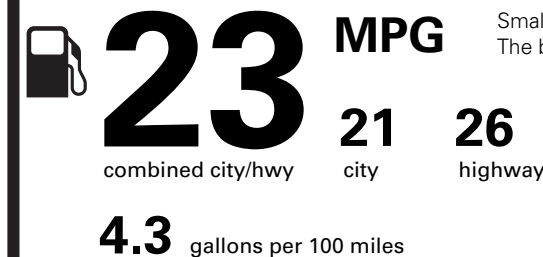

FUNCTIONAL

- CNCTD BLT-IN NAV(3-YR INC)
- CRUISE CONTROL
- INTELLIGENT ACCESS W/PUSH BUTTON START
- LANE-KEEPING SYSTEM
- LINCOLN CONNECT - 4G MODEM W/WIFI CAPABILITY
- RAIN-SENSING WIPERS
- REARVIEW CAMERA W/WASHER
- REVEL® AUDIO W/13-SPKRS
- SECURICODE™ KEYLESS KEYPAD
- SYNC@4 W/EVR & 13.2" SCR N
- UNIVERSAL GARAGE DOOR OPEN
- WIRELESS CHARGING PAD

SAFETY/SECURITY

- ADVANCETRAC WITH RSC
- AIRBAGS-DUAL-STAGE FRONT
- AIRBAGS-SIDE IMPACT/SAFETY CANOPY SIDE AIR CURTAINS
- AUTO HIGH BEAMS
- BLIND SPOT DETECTION W/C TA
- PERIMETER ALARM
- PERSONAL SAFETY SYSTEM™
- PRE-COLLISION ASSIST W/AEB
- SOS POST CRASH SYSTEM
- TIRE PRESSURE MONITOR SYS

WARRANTY

- 4YR/50K MILE WARRANTY
- 4YR/50K PICKUPDELIVERY SVC
- 6YR/70K MI POWERTRAIN WARR

INCLUDED ON THIS VEHICLE

(MSRP)

EQUIPMENT GROUP 200A RESERVE

OPTIONAL EQUIPMENT/OTHER

2021 MODEL YEAR	
PRISTINE WHITE	695.00
245/60R18 A/S BSW TIRES	
18" PREM PAINTED ALUM WHEELS	
LINCOLN CO-PILOT360 PLUS	2,995.00
360-DEGREE CAMERA	
ENHANCED ACTIVE PARK ASSIST	
FRONT PARK AID SENSORS	
ACC W/LANE CENTERING	
18" MINI SPARE WHEEL W/TIRE	150.00
ROOF RACK SIDE RAILS-SATIN	195.00

PRICE INFORMATION

BASE PRICE	$49,550.00
TOTAL OPTIONS/OTHER	4,035.00
TOTAL VEHICLE & OPTIONS/OTHER	53,585.00
DESTINATION & DELIVERY	1,095.00

EPA DOT Fuel Economy and Environment

Gasoline Vehicle

Fuel Economy

Small SUVs range from 16 to 120 MPG. The best vehicle rates 141 MPG.

You spend **$1,250**

more in fuel costs over 5 years compared to the average new vehicle.

Annual fuel cost

$1,750